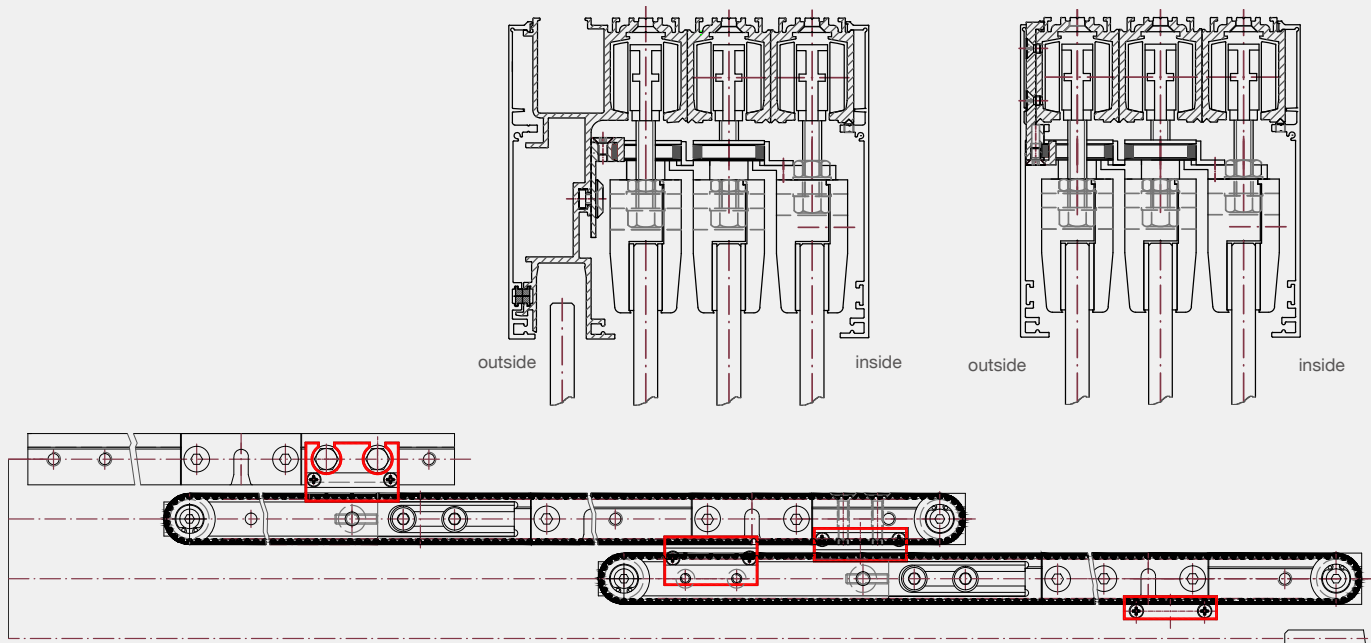

# Sliding door system VARIANT *telescopic*

# Sliding door system VARIANT *telescopic*

VARIANT is the intelligent and flexible sliding door system that can be adapted to almost all openings due to its numerous functions.

The possibilities range from standard sliding panels with different fitting styles, to softStop function and dual drive to a coupler kit option for several panels.

By adding a toothed V-belt to our well-established VARIANT system, the panels are now gliding in one smooth and synchronized motion within the opening.

No matter if regarding height, shape or surface: there are almost no limits to your visions.