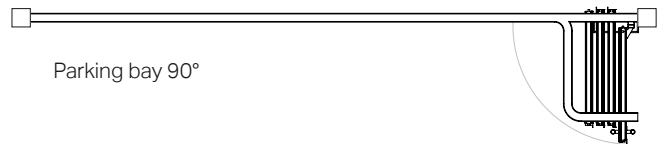

EXAMPLE PARKING SCENARIOS VARYING PANEL NUMBERS ARE POSSIBLE

Depending on the requirements a single-action panel can be placed on one or both ends of the system.

VARIOUS DESIGNS

PrivaSEE can be delivered in all anodized and RAL colours. Please contact us for further options.