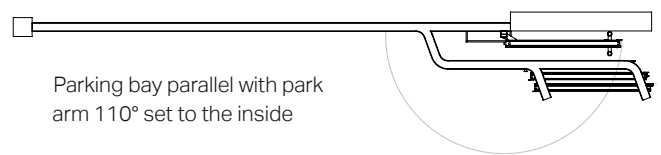

EXAMPLE PARKING SCENARIOS VARYING PANEL NUMBERS ARE POSSIBLE

Depending on the requirements a single-action panel can be placed on one or both ends of the system.

VARIOUS DESIGNS

PrivaSEE can be delivered in all anodized and RAL colours. Please contact us for further options.