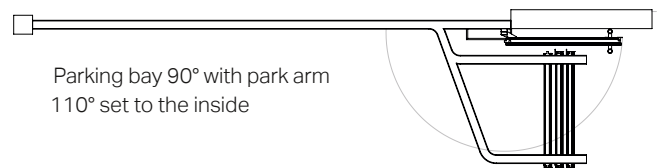

EXAMPLE PARKING SCENARIOS VARYING PANEL NUMBERS ARE POSSIBLE

Depending on the requirements a single-action panel can be placed on one or both ends of the system.

VARIOUS DESIGNS

PrivaSEE can be delivered in all anodized and RAL colours. Please contact us for further options.