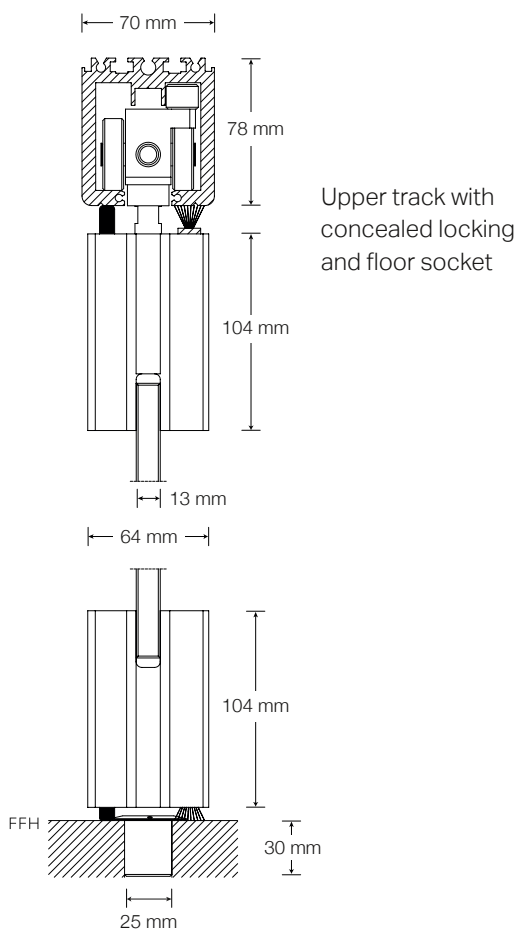

EXAMPLE PARKING SCENARIOS VARYING PANEL NUMBERS ARE POSSIBLE

Depending on the requirements a single-action panel can be placed on one or both ends of the system.

VARIOUS DESIGNS

PrivaSEE can be delivered in all anodized and RAL colours. Please contact us for further options.