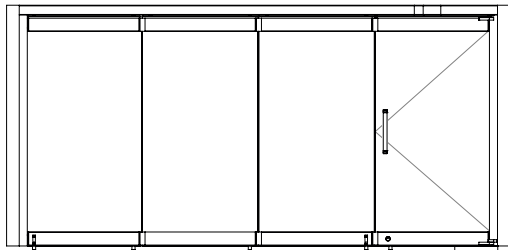

EXAMPLE PARKING SCENARIOS VARYING PANEL NUMBERS ARE POSSIBLE

Depending on the requirements a single-action panel can be placed on one or both ends of the system.

VARIOUS DESIGNS

PrivaSEE can be delivered in all anodized and RAL colours. Please contact us for further options.